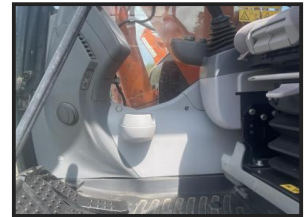

Hitachi ZX135-6

£POA

Hydraulic quick hitch

Check values

Undercarriage 80%

Piped

Air con

Camera

Product Details

Product Details	
Category/Type	Excavators
Make	Hitachi
Model	ZX135-6
Year	2018
Hours	6200

P&T Machinery Ltd 52 Killylea Road, Armagh, BT60 4LD

Tel: 028 37 523 244

www.pandtmachinery.com info@pandtmachinery.com