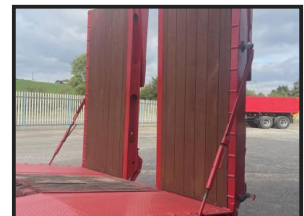

King Load loader

£POA

Fully blasted and repainted
Tested

Product Details

Product Details	
<i>Category/Type</i>	<i>Trailers</i>
<i>Make</i>	<i>King</i>
<i>Model</i>	<i>Load loader</i>
<i>Year</i>	-
<i>Hours</i>	-